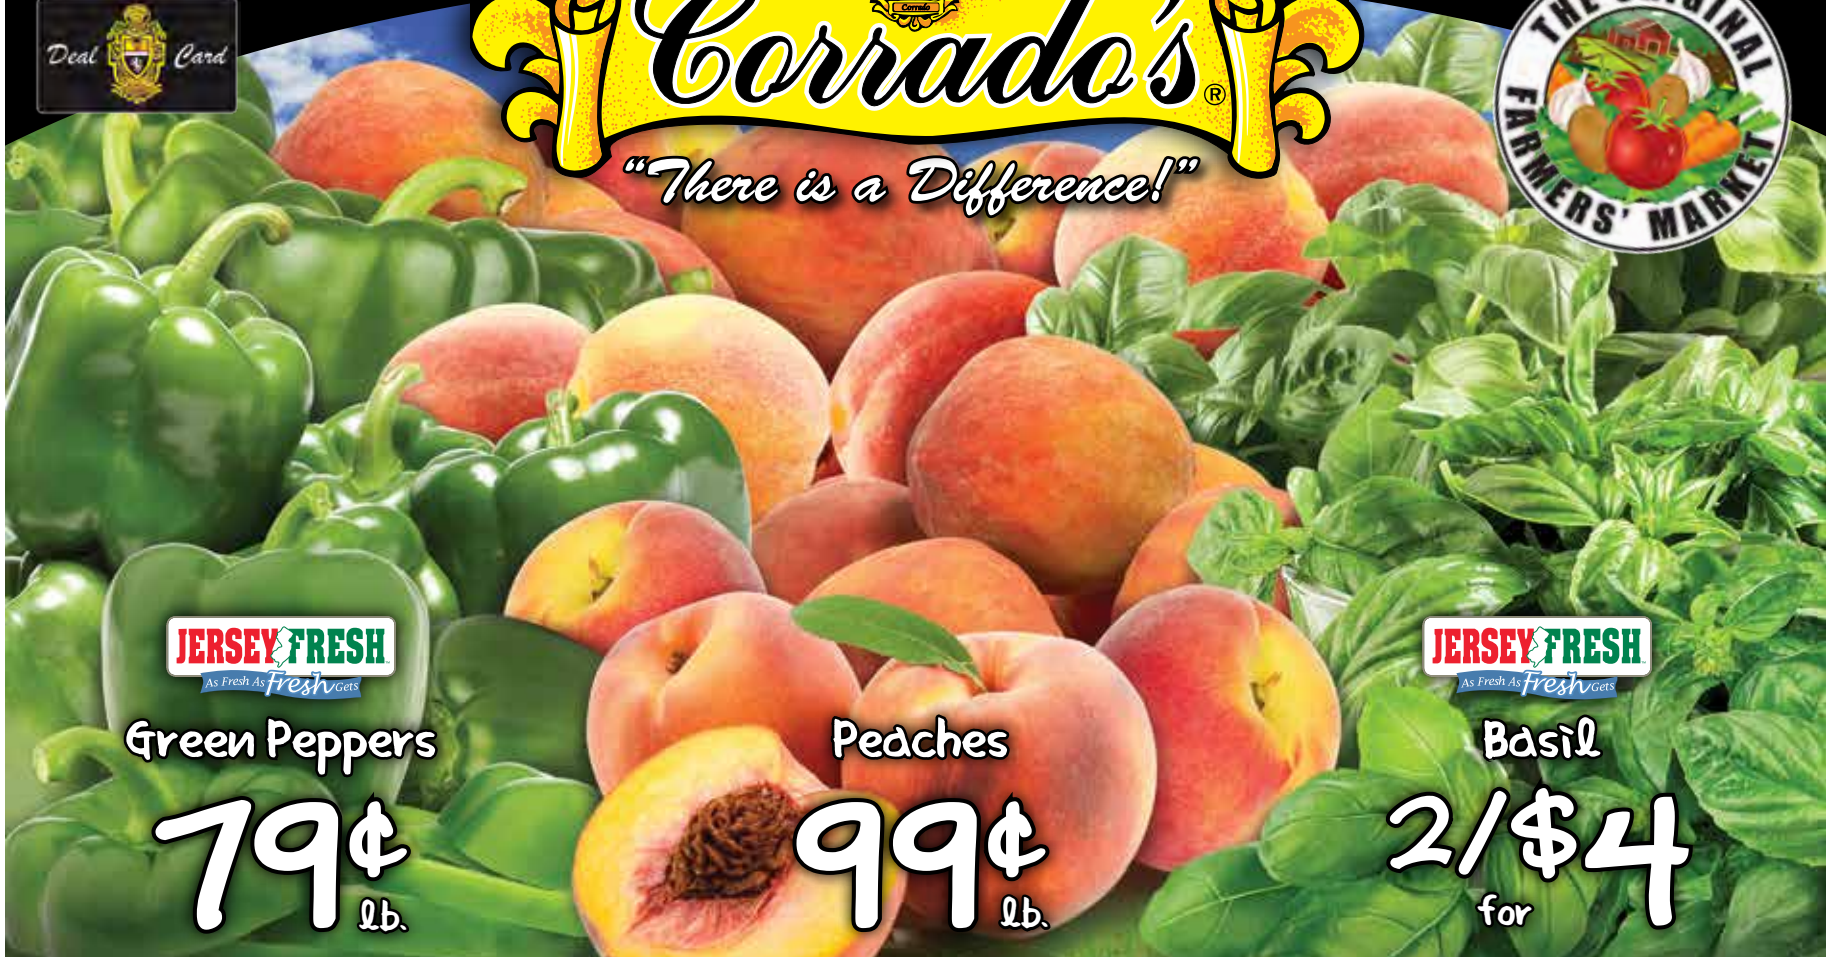

corradosmarket.com
Family Owned and Operated Since 1950

Sale Starts Thursday, July 18 through
Wednesday, July 24, 2019

Get Yours Now!

Corrado's

"There is a Difference!"

JERSEY FRESH
As Fresh As Fresh Gets

Green Peppers

79¢
lb.

Peaches

99¢
lb.

JERSEY FRESH
As Fresh As Fresh Gets

Basil

2/$4
for

Weekly Specials

Nathan's
Beef Franks
Assorted Varieties, 16 oz.

2/$7
for

WORLD HARBORS
Marinades
Assorted Varieties
16 fl. oz.

$2.99
ea.

Heinz
Ketchup
20 oz.

2/$4
for